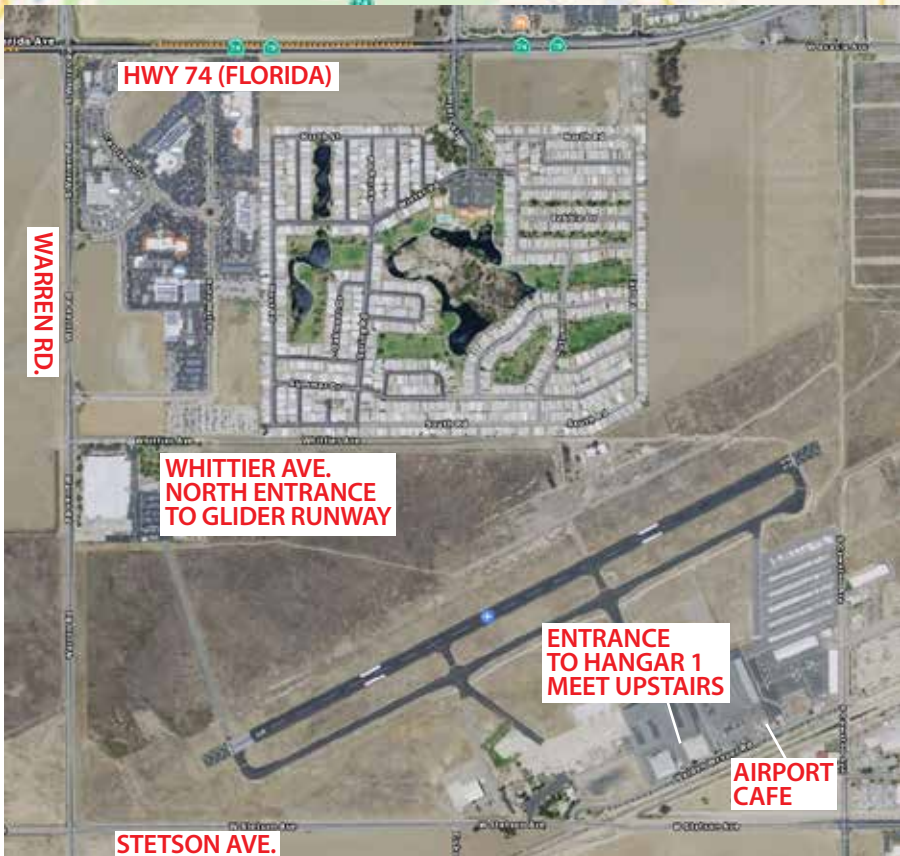

# Directions to Hemet-Ryan Airport, Hemet, CA

**From the 91 Fwy. in Riverside,** take Van Buren East to the 215 Fwy., South.

From the 215 Fwy., exit Hwy. 74 East to Hemet. Turn right (south) on Warren Rd. Turn left (east) on Stetson (bordering airport)

**From the 60 Fwy. in Moreno Valley,** take the 215 Fwy. South.

From the 215 Fwy., exit Hwy. 74 East to Hemet. Turn right (south) on Warren Rd. Turn left (east) on Stetson (bordering airport)

**From the 15 Fwy. in Elsinore,** take Railroad Canyon Rd. East (becomes Newport Rd., then becomes Dominigoni Parkway). Turn left (north) onto Warren Rd. Turn right (east) on Stetson (bordering the airport).

**Heading east on Stetson,** turn left into airport entrance on Walden-Weaver Road. Park outside the fence next to the Airport Cafe OR Hangar 1. Walk in through the gate.