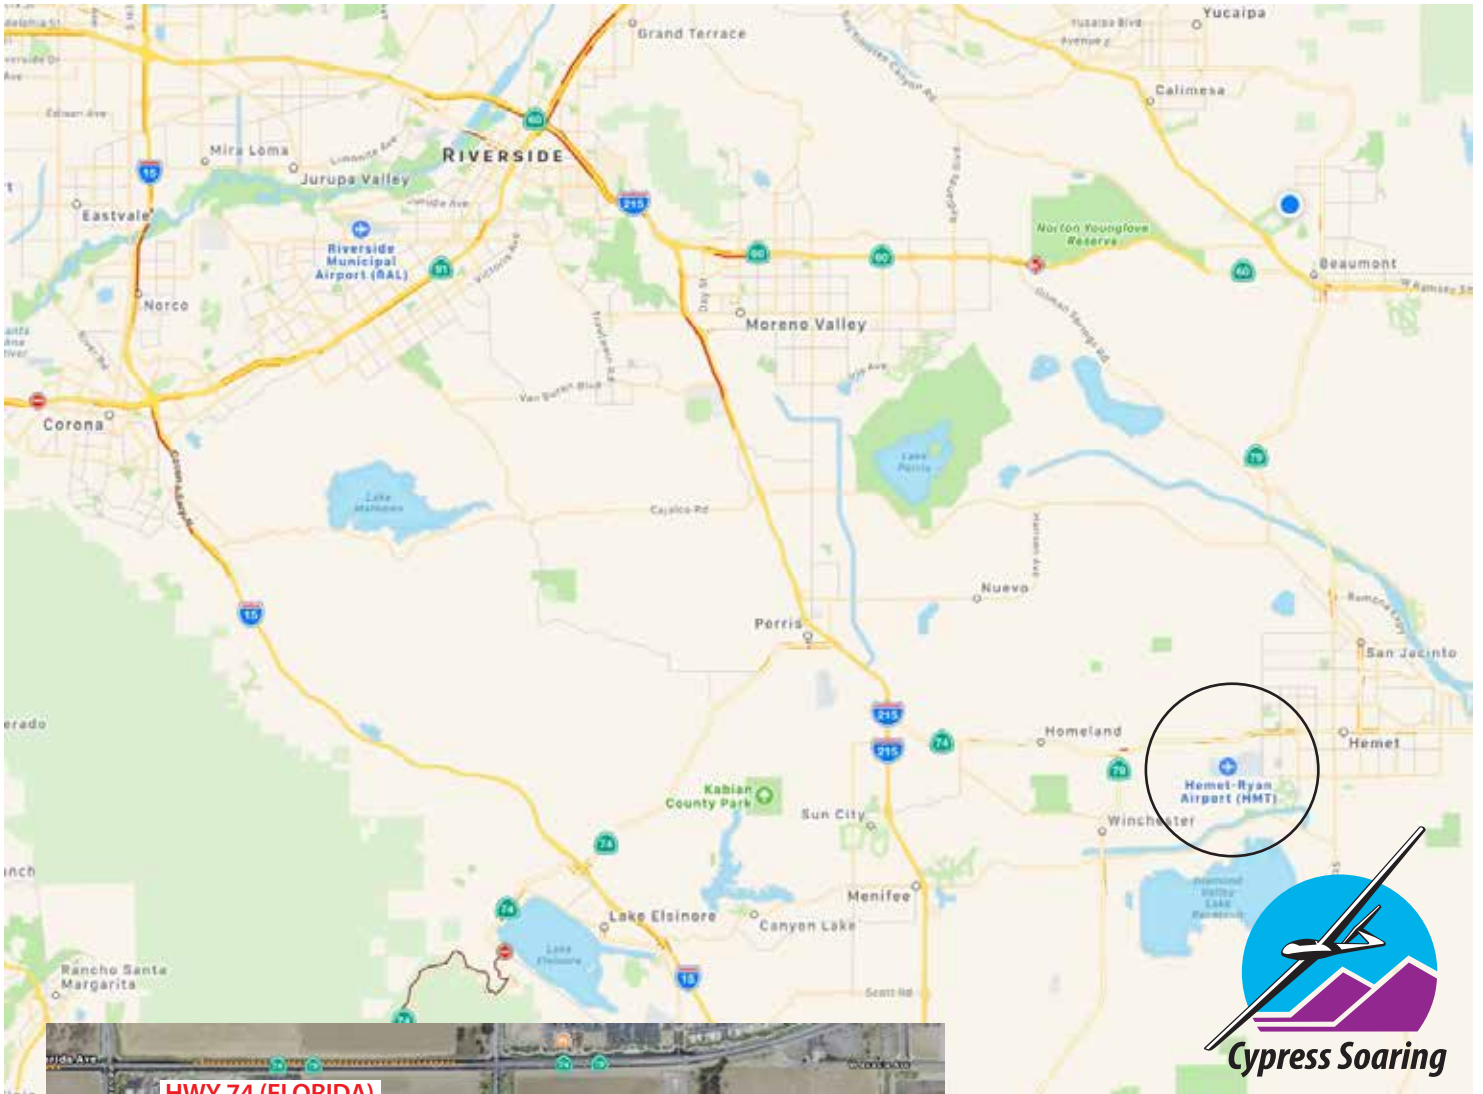

# Directions to Hemet-Ryan Airport, Hemet, CA

**From the 91 Fwy. in Riverside,** take Van Buren East to the 215 Fwy., South.

From the 215 Fwy., exit Hwy. 74 East to Hemet. Turn right (south) on Warren Rd. Turn left (east) on Stetson (bordering airport)

**From the 60 Fwy. in Moreno Valley,** take the 215 Fwy. South.

From the 215 Fwy., exit Hwy. 74 East to Hemet. Turn right (south) on Warren Rd. Turn left (east) on Stetson (bordering airport)

**From the 15 Fwy. in Elsinore,** take Railroad Canyon Rd. East (becomes Newport Rd., then becomes Dominigoni Parkway). Turn left (north) onto Warren Rd. Turn right (east) on Stetson (bordering the airport).

**Heading east on Stetson,** turn left into airport entrance on Walden-Weaver Road. Park outside the fence next to the Airport Cafe OR Hangar 1. Walk in through the gate.